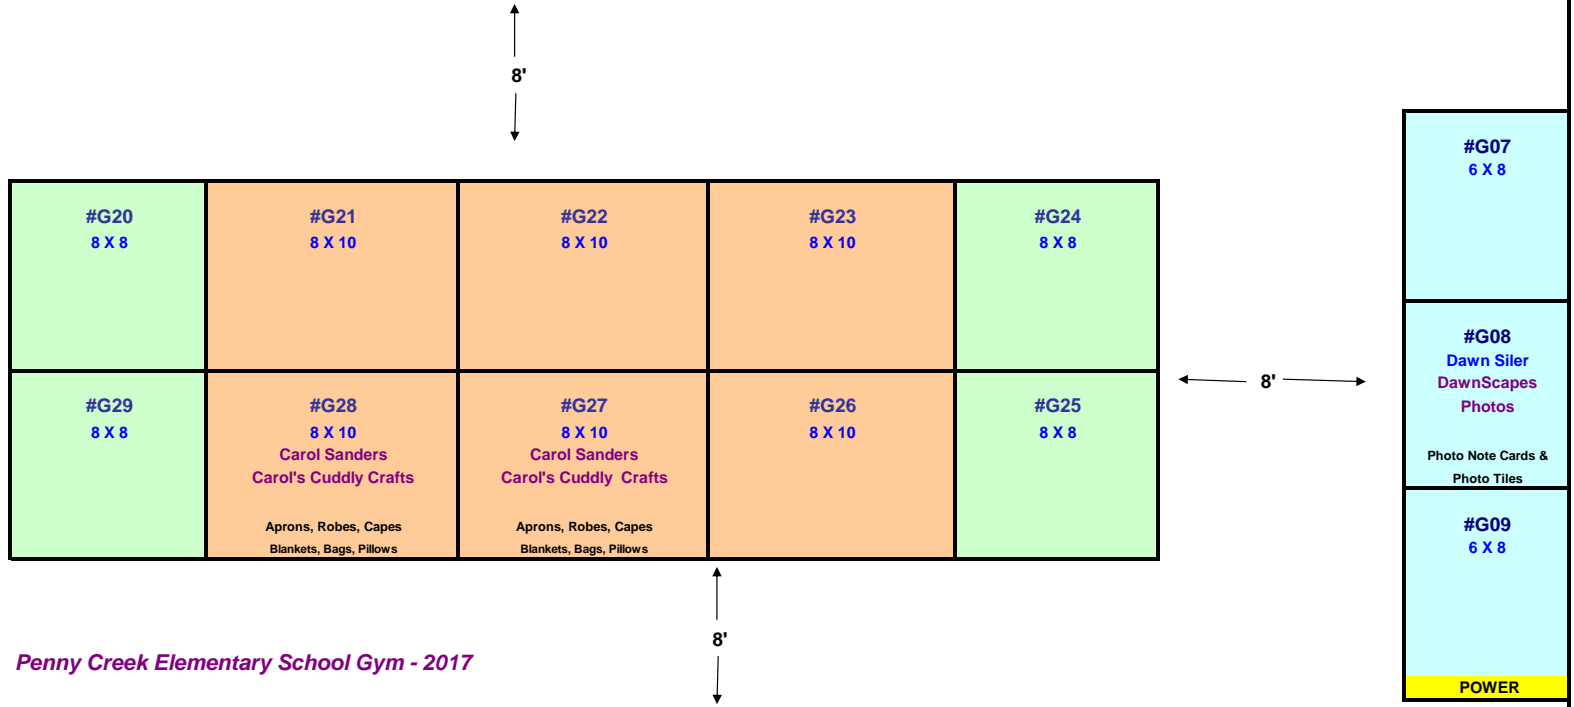

Drinking Fountains
Exit Door

#G19
8 X 8
Judy Bryant
Hawk Bling
Seahawk Jewelry

#G18
8 X 10

POWER Available

#G17
8 X 10
Nicole Mendonca
Jewelry by
Nicole Mendonca
Silver & Copper Jewelry
& Beach Rock Pendants

POWER Available

#G16
8 X 10
Mary Hildesheim
One Stroke Painting
Hand painted Items,
Glassware, Canvas
Paintings

SouthEast Entrance Door
(Main Entrance)
Walkway To Cafeteria

Holiday Craft Bazaar
Saturday, November 18, 2017